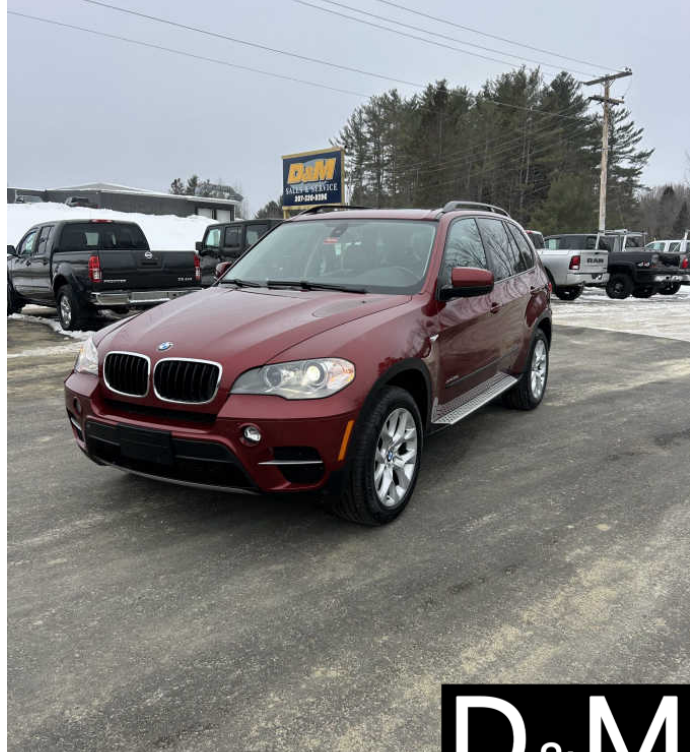

Call: (207) 320-9396

2013 BMW X5 XDRIVE35I

$9,500

www.DMSalesAndService.com

800 ROUTE 2 EAST WILTON
ME,04294

[Scan QR Code or Click Here](#)

CALL (207) 320-9396 **D & M**
SALES AND SERVICE

VIN: 5UXZV4C59D0B16277

STK#: 28

DRIVETRAIN: AWD

TRIM: XDRIVE35I

CONDITION: USED

MPG HIGHWAY: 23

COLOR: N/A

MILEAGE: 125000

TRANSMISSION: 6-SPEED AUTOMATIC

ENGINE: 3.0L I6 DOHC 24V

MPG CITY: 16

DESCRIPTION/OPTIONS: AWD, panoramic roof, Bluetooth, heated leather seats, power seats, power liftgate, CD, comes with new inspection and 30 day plate

Child Safety Door Locks	Locking Pickup Truck Tailgate	Power Door Locks	Vehicle Anti-Theft
4WD/AWD	ABS Brakes	Electronic Brake Assistance	Traction Control
Vehicle Stability Control System	Driver Airbag	Front Side Airbag	Passenger Airbag
Side Head Curtain Airbag	Keyless Entry	Air Conditioning	Separate Driver/Front Passenger Climate Controls
Cruise Control	Tachometer	Tilt Steering	Tilt Steering Column
Steering Wheel Mounted Controls	Telescopic Steering Column	Tire Pressure Monitor	Trip Computer
CD Player	Telematics System	Driver Multi-Adjustable Power Seat	Passenger Multi-Adjustable Power Seat
Cargo Area Cover	Automatic Headlights	Daytime Running Lights	Fog Lights
High Intensity Discharge Headlights	Rear Spoiler	Alloy Wheels	Run Flat Tires
Power Windows	Rear Window Defogger	Rear Wiper	

D & M Sales and Service