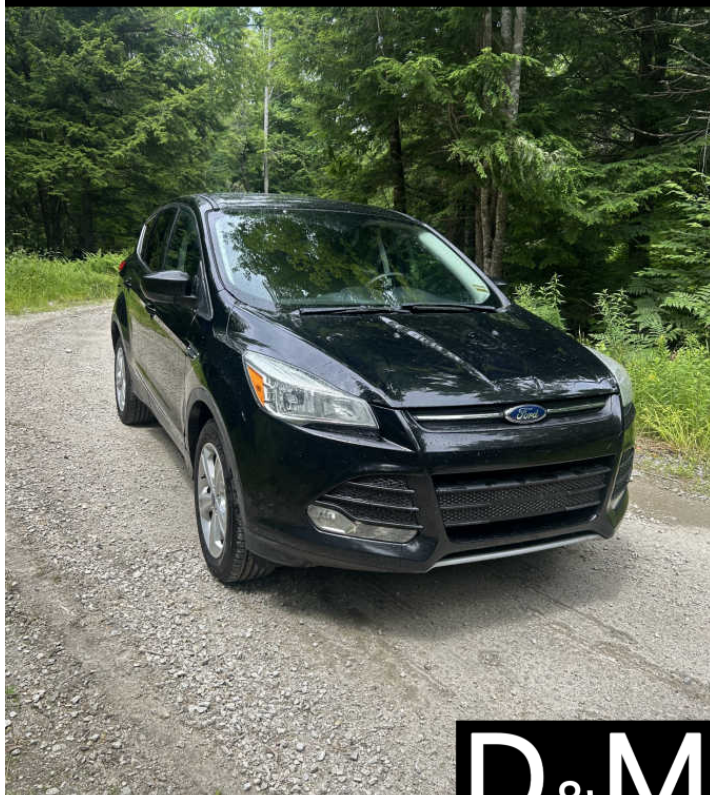

Call: (207) 320-9396

2016 FORD ESCAPE SE 4WD

$7,500

www.DMSalesAndService.com

800 ROUTE 2 EAST WILTON
ME,04294

[Scan QR Code or Click Here](#)

D & M
SALES AND SERVICE

CALL (207) 320-9396

VIN: 1FMCU9GX7GUB85347

STK#: 23

EXTERIOR COLOR: BLACK

DRIVETRAIN: 4WD

TRIM: SE 4WD

CONDITION: USED

MPG HIGHWAY: 30

COLOR: BLACK

MILEAGE: 119000

INTERIOR COLOR: GRSY

ENGINE: 1.6L I4 DOHC 16V

MPG CITY: 22

DESCRIPTION/OPTIONS: 1.6, 4 cylinder automatic 4x4, backup camera, Bluetooth, pw/pl, remote start, power driver's seat, CD, sync stereo, comes with new inspection and 30 day plate

Child Safety Door Locks

Traction Control

Passenger Airbag

Keyless Entry

Steering Wheel Mounted Controls

Telematics System

Fog Lights

Deep Tinted Glass

4WD/AWD

Vehicle Stability Control System

Side Head Curtain Airbag

Air Conditioning

Tire Pressure Monitor

Front Power Lumbar Support

Rear Spoiler

Interval Wipers

ABS Brakes

Driver Airbag

Second Row Side Airbag

Cruise Control

Trip Computer

Cargo Area Tiedowns

Alloy Wheels

Rear Window Defogger

Electronic Brake Assistance

Front Side Airbag with Head Protection

Second Row Side Airbag with Head Protection

Tachometer

AM/FM Radio

Automatic Headlights

Power Windows

Rear Wiper

D & M Sales and Service

© 2022 AutoDrivenMarketing.com