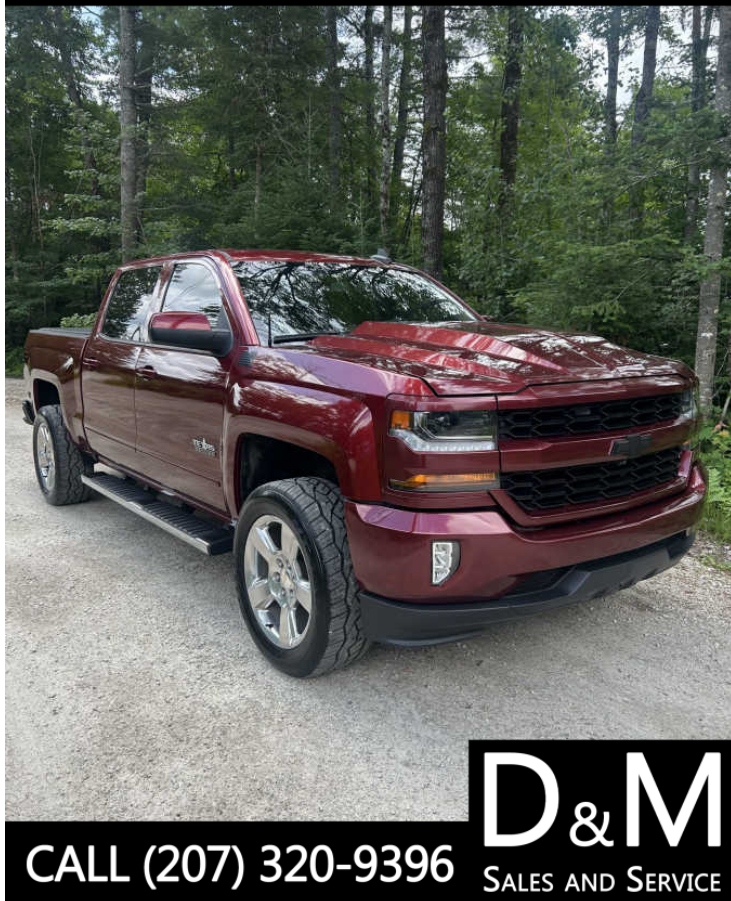

Call: **(207) 320-9396**

2017 CHEVROLET SILVERADO 1500 LT CREW CAB 2WD

\$18,000

www.DMSalesAndService.com

410 LUCY KNOWLES RD
FARMINGTON ME, 04938

[Scan QR Code or Click Here](#)

VIN: 3GCPCREC6HG129719

STK#: 58

EXTERIOR COLOR: MAROON

DRIVETRAIN: RWD

TRIM: LT CREW CAB 2WD

CONDITION: USED

MPG HIGHWAY: 24

COLOR: MAROON

MILEAGE: 97000

INTERIOR COLOR: BEIGE

TRANSMISSION: AUTOMATIC

ENGINE: 5.3L V8 OHV 16V

MPG CITY: 18

DESCRIPTION/OPTIONS: Check out this TEXAS EDITION!! Super clean! Beautiful! 6.5ft bed, Bluetooth, remote start, backup camera, power driver's seat, tow package, brand new Toyo tires, 20 inch wheels, dual exhaust